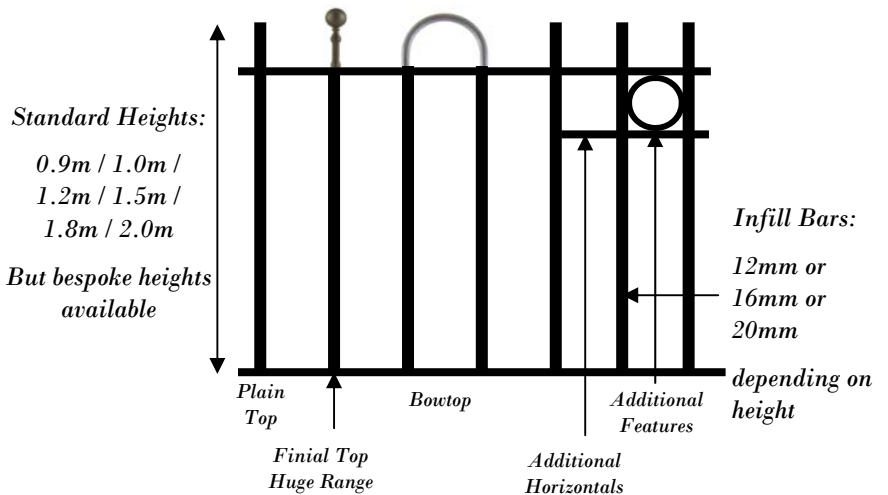

Gates

Gates are available to match all the styles of fencing that we do. As we fabricate the majority of them ourselves, we can accommodate all widths and requirements. Automation can also be incorporated to ensure your setting has the right access and exit solutions to keep your pupils and staff safe.

Kaleidoscope ROSPA compliant
—one colour options available

A great option is the Kaleidoscope fencing; ROSPA compliant bow top with no head traps, in a variety of bright colours, with the added benefit of being a self-raking panel system, so easily able to cope with site undulations.

Or vertical bar railings can be fabricated with laser cut logos, a plethora of finial options, and, with our in-house fabricator, we can accommodate what might already be on site and create bespoke, perfectly fitting, solutions!