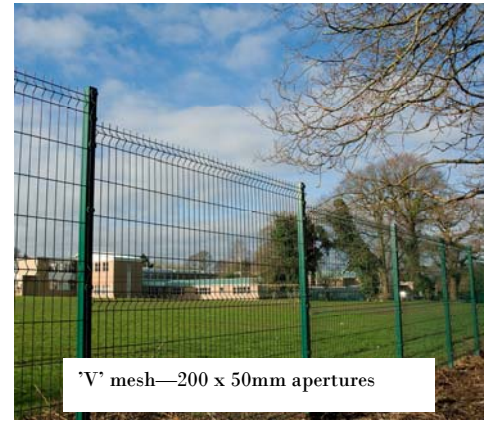

Standard 868 mesh—200 x 50mm apertures

868 mesh—200 x 25mm apertures

‘V’ mesh—200 x 50mm apertures

Welded Mesh Panels

The most popular form of fencing for school sites is the welded mesh panel system - providing a variety of heights, mesh sizes and, of course, colours.