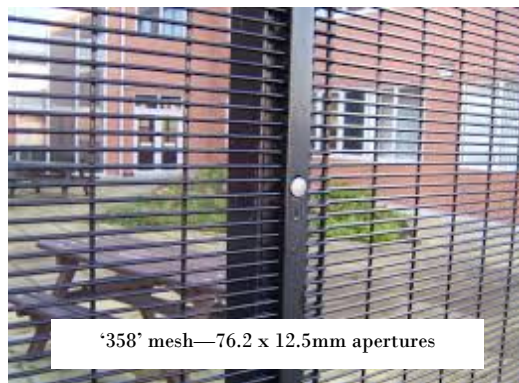

Standard 868 mesh—200 x 50mm apertures

868 mesh—200 x 25mm apertures

‘V’ mesh—200 x 50mm apertures

Welded Mesh Panels

The most popular form of fencing for school sites is the welded mesh panel system - providing a variety of heights, mesh sizes and, of course, colours.

The basic principle of welded mesh panels; made from vertical and horizontal wires with a solid weld at each cross over point, the wire is galvanised and then polyester powder coated over the welds to protect from adverse conditions. The aperture created by the wires can be different sizes depending on the application and requirement.