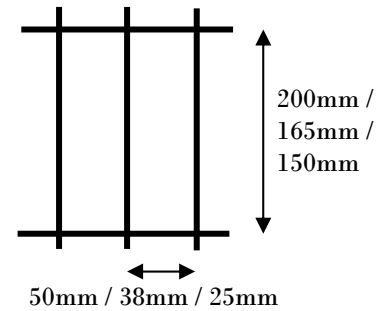

Standard 868 mesh—200 x 50mm apertures

868 mesh—200 x 25mm apertures

‘V’ mesh—200 x 50mm apertures

Welded Mesh Panels

The most popular form of fencing for school sites is the welded mesh panel system - providing a variety of heights, mesh sizes and, of course, colours.

The basic principle of welded mesh panels; made from vertical and horizontal wires with a solid weld at each cross over point, the wire is galvanised and then polyester powder coated over the welds to protect from adverse conditions. The aperture created by the wires can be different sizes depending on the application and requirement.

‘358’ mesh—76.2 x 12.5mm apertures

Roll Top / Safety Top—150 x 50mm

Sports Rebound—50 x 66.5mm at lower section

Additional features can add privacy and usability whether that is around the perimeter or within the site..