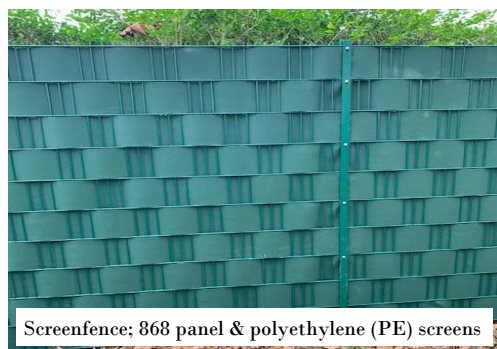

Standard 868 mesh—200 x 50mm apertures

868 mesh—200 x 25mm apertures

‘V’ mesh—200 x 50mm apertures

Welded Mesh Panels

The most popular form of fencing for school sites is the welded mesh panel system - providing a variety of heights, mesh sizes and, of course, colours.

‘358’ mesh—76.2 x 12.5mm apertures

Roll Top / Safety Top—150 x 50mm

Sports Rebound—50 x 66.5mm at lower section

Additional features can add privacy and usability whether that is around the perimeter or within the site..

Screenfence; 868 panel & polyethylene (PE) screens

‘V’ mesh and timber slats

Basketball hoops, goals and recessed goals

Spotlight on Schools..

Railings

Railings come in a real variety of styles. Generally speaking they will consist of box section posts at approximately 2.8m apart with two horizontal rails and vertical infill bars. The choices come with the: height, infill bar size, infill bar spacing (gaps between verticals), top of infill bars and colours.